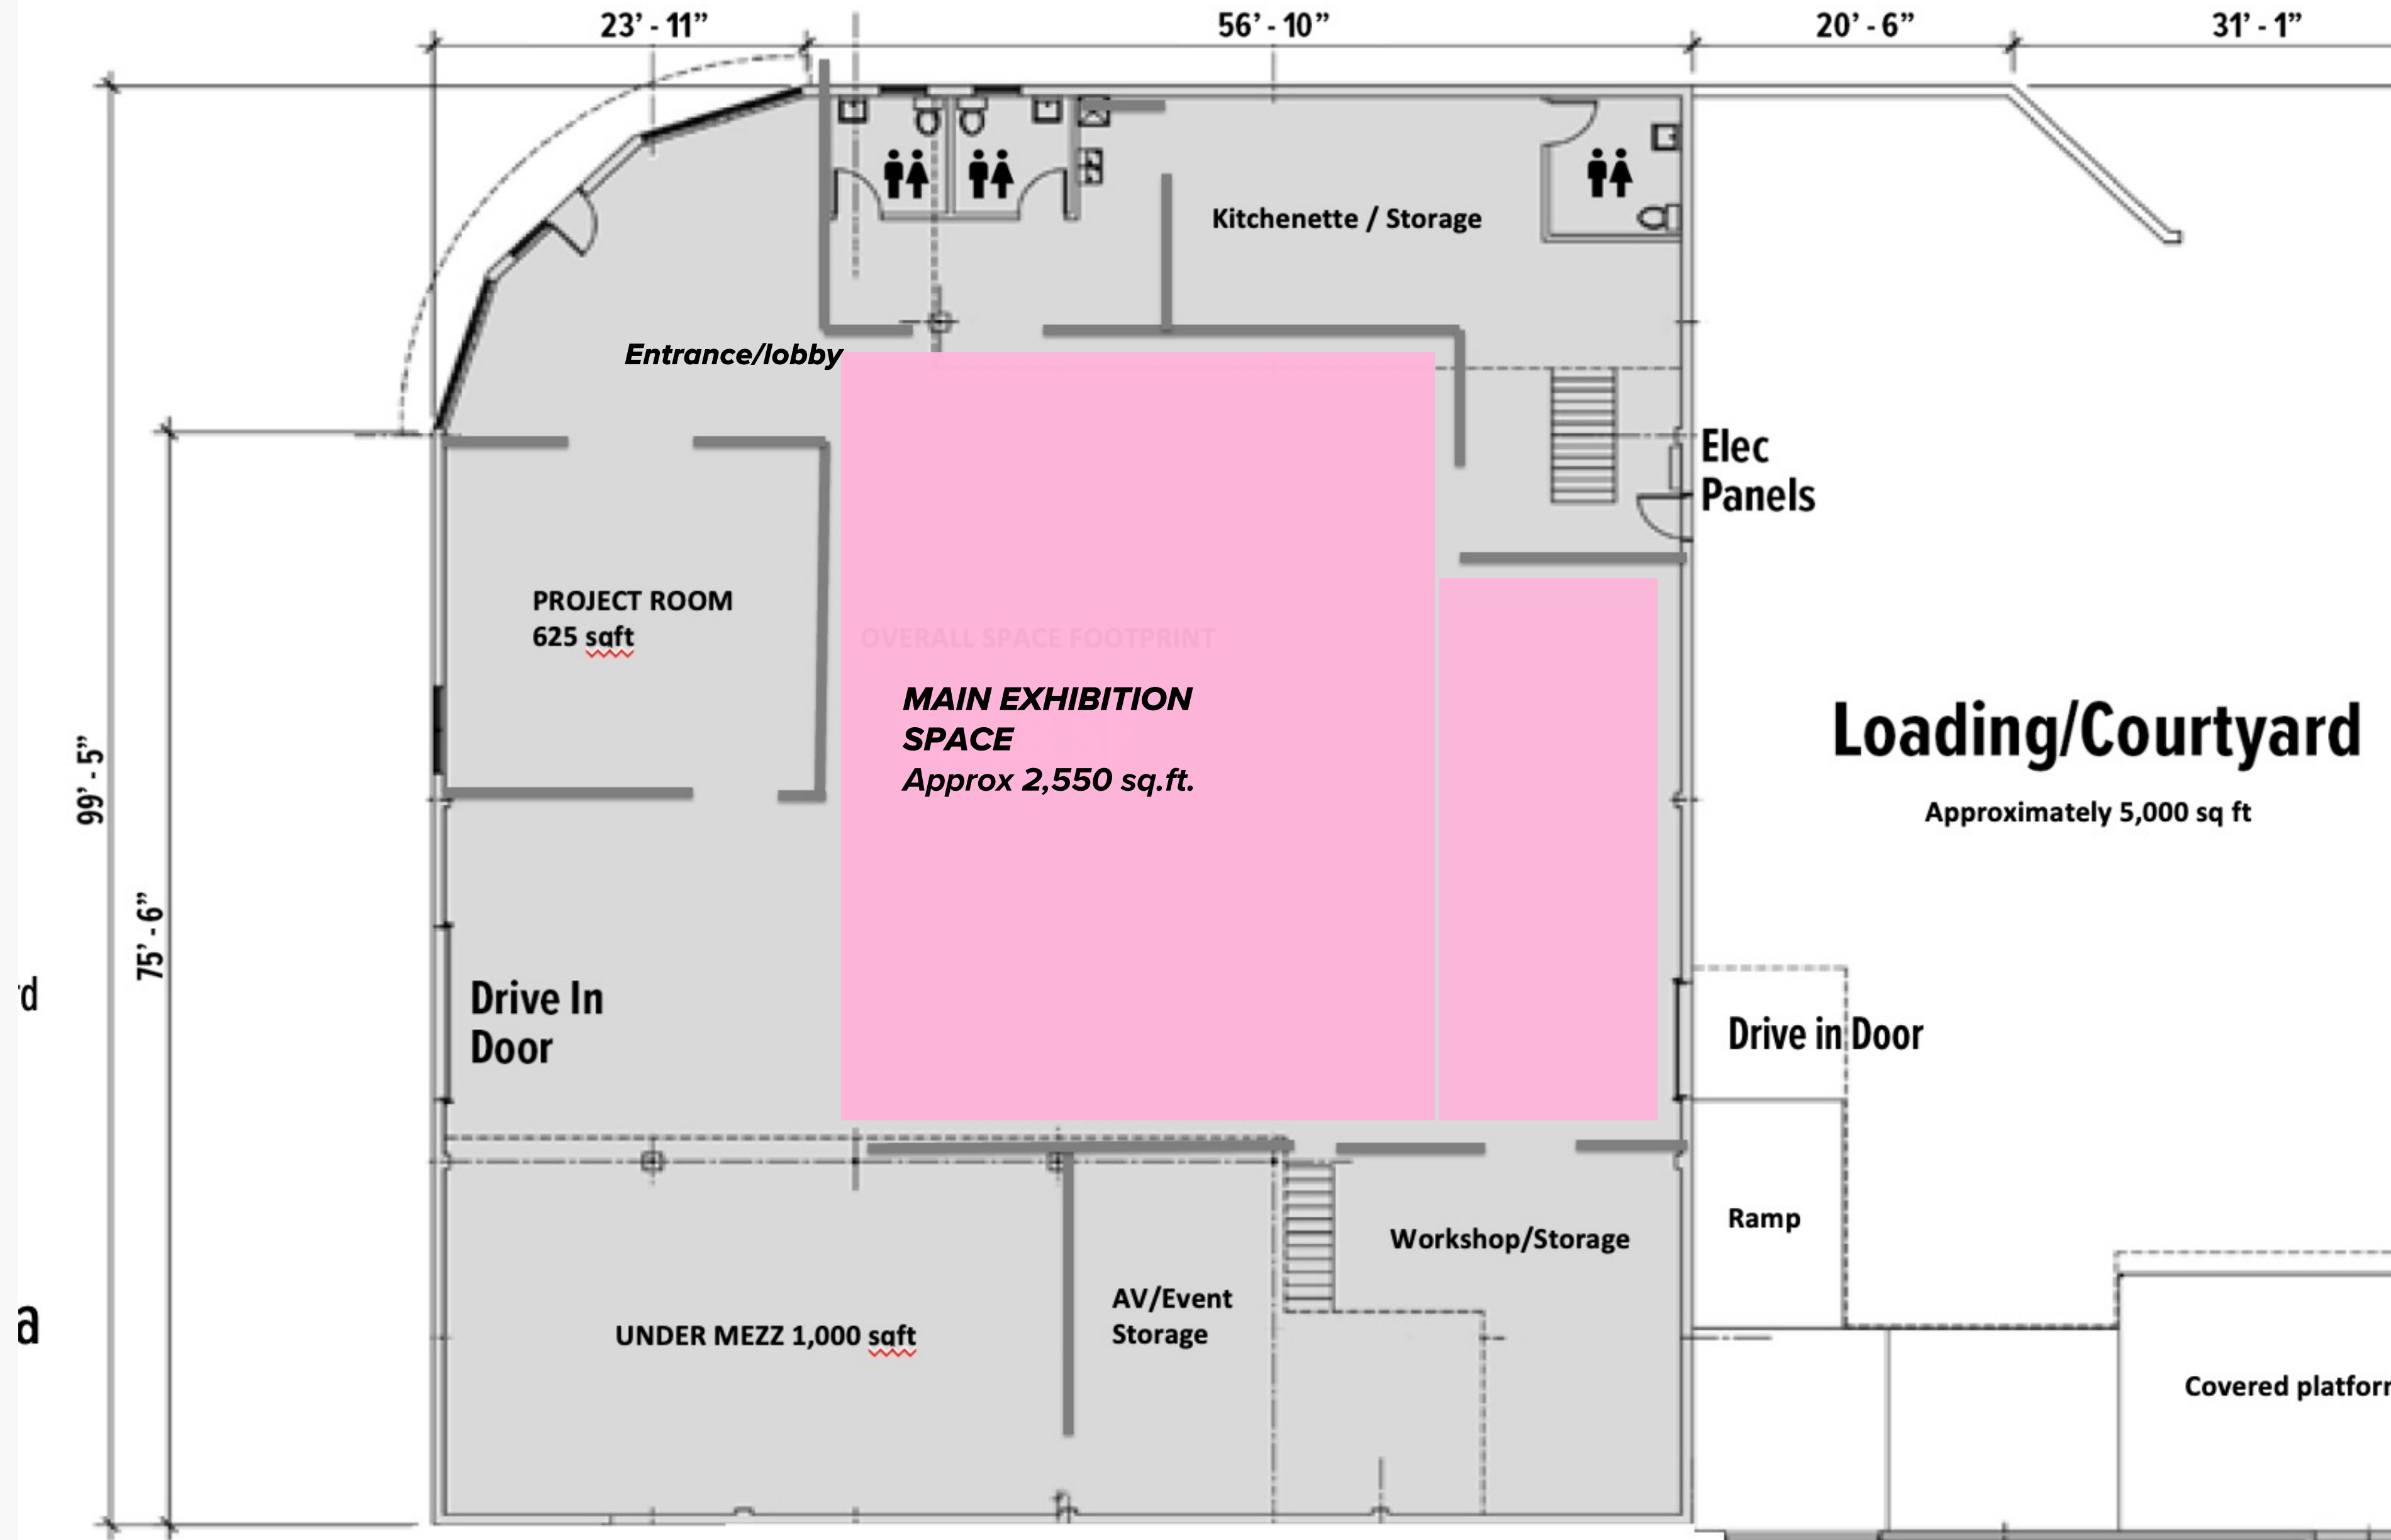

MAIN GALLERY

Approximately 2,500 sq ft

ABOUT THE SPACE

- Ceiling height: 17'
- ADA Restrooms: 2 public; 1 private
- Kitchenette, prep area, lockers
- Two loading bays / roll-up doors

AC duct 13' 6"
Beams running east/west 14' 8"
Ribs running north/south 15' 5"
 (most likely to be used for drop anchors)

Main ceiling 16' 9"

Workshop/tool storage

AV Equip/Lighting Storage

Future KNIGHT Digital Innovation LAB

1
1/8" = 1'-0"

1ST FLOOR PLAN

Kitchenette/
break room/
Events storage
and staging

NE 67th ST