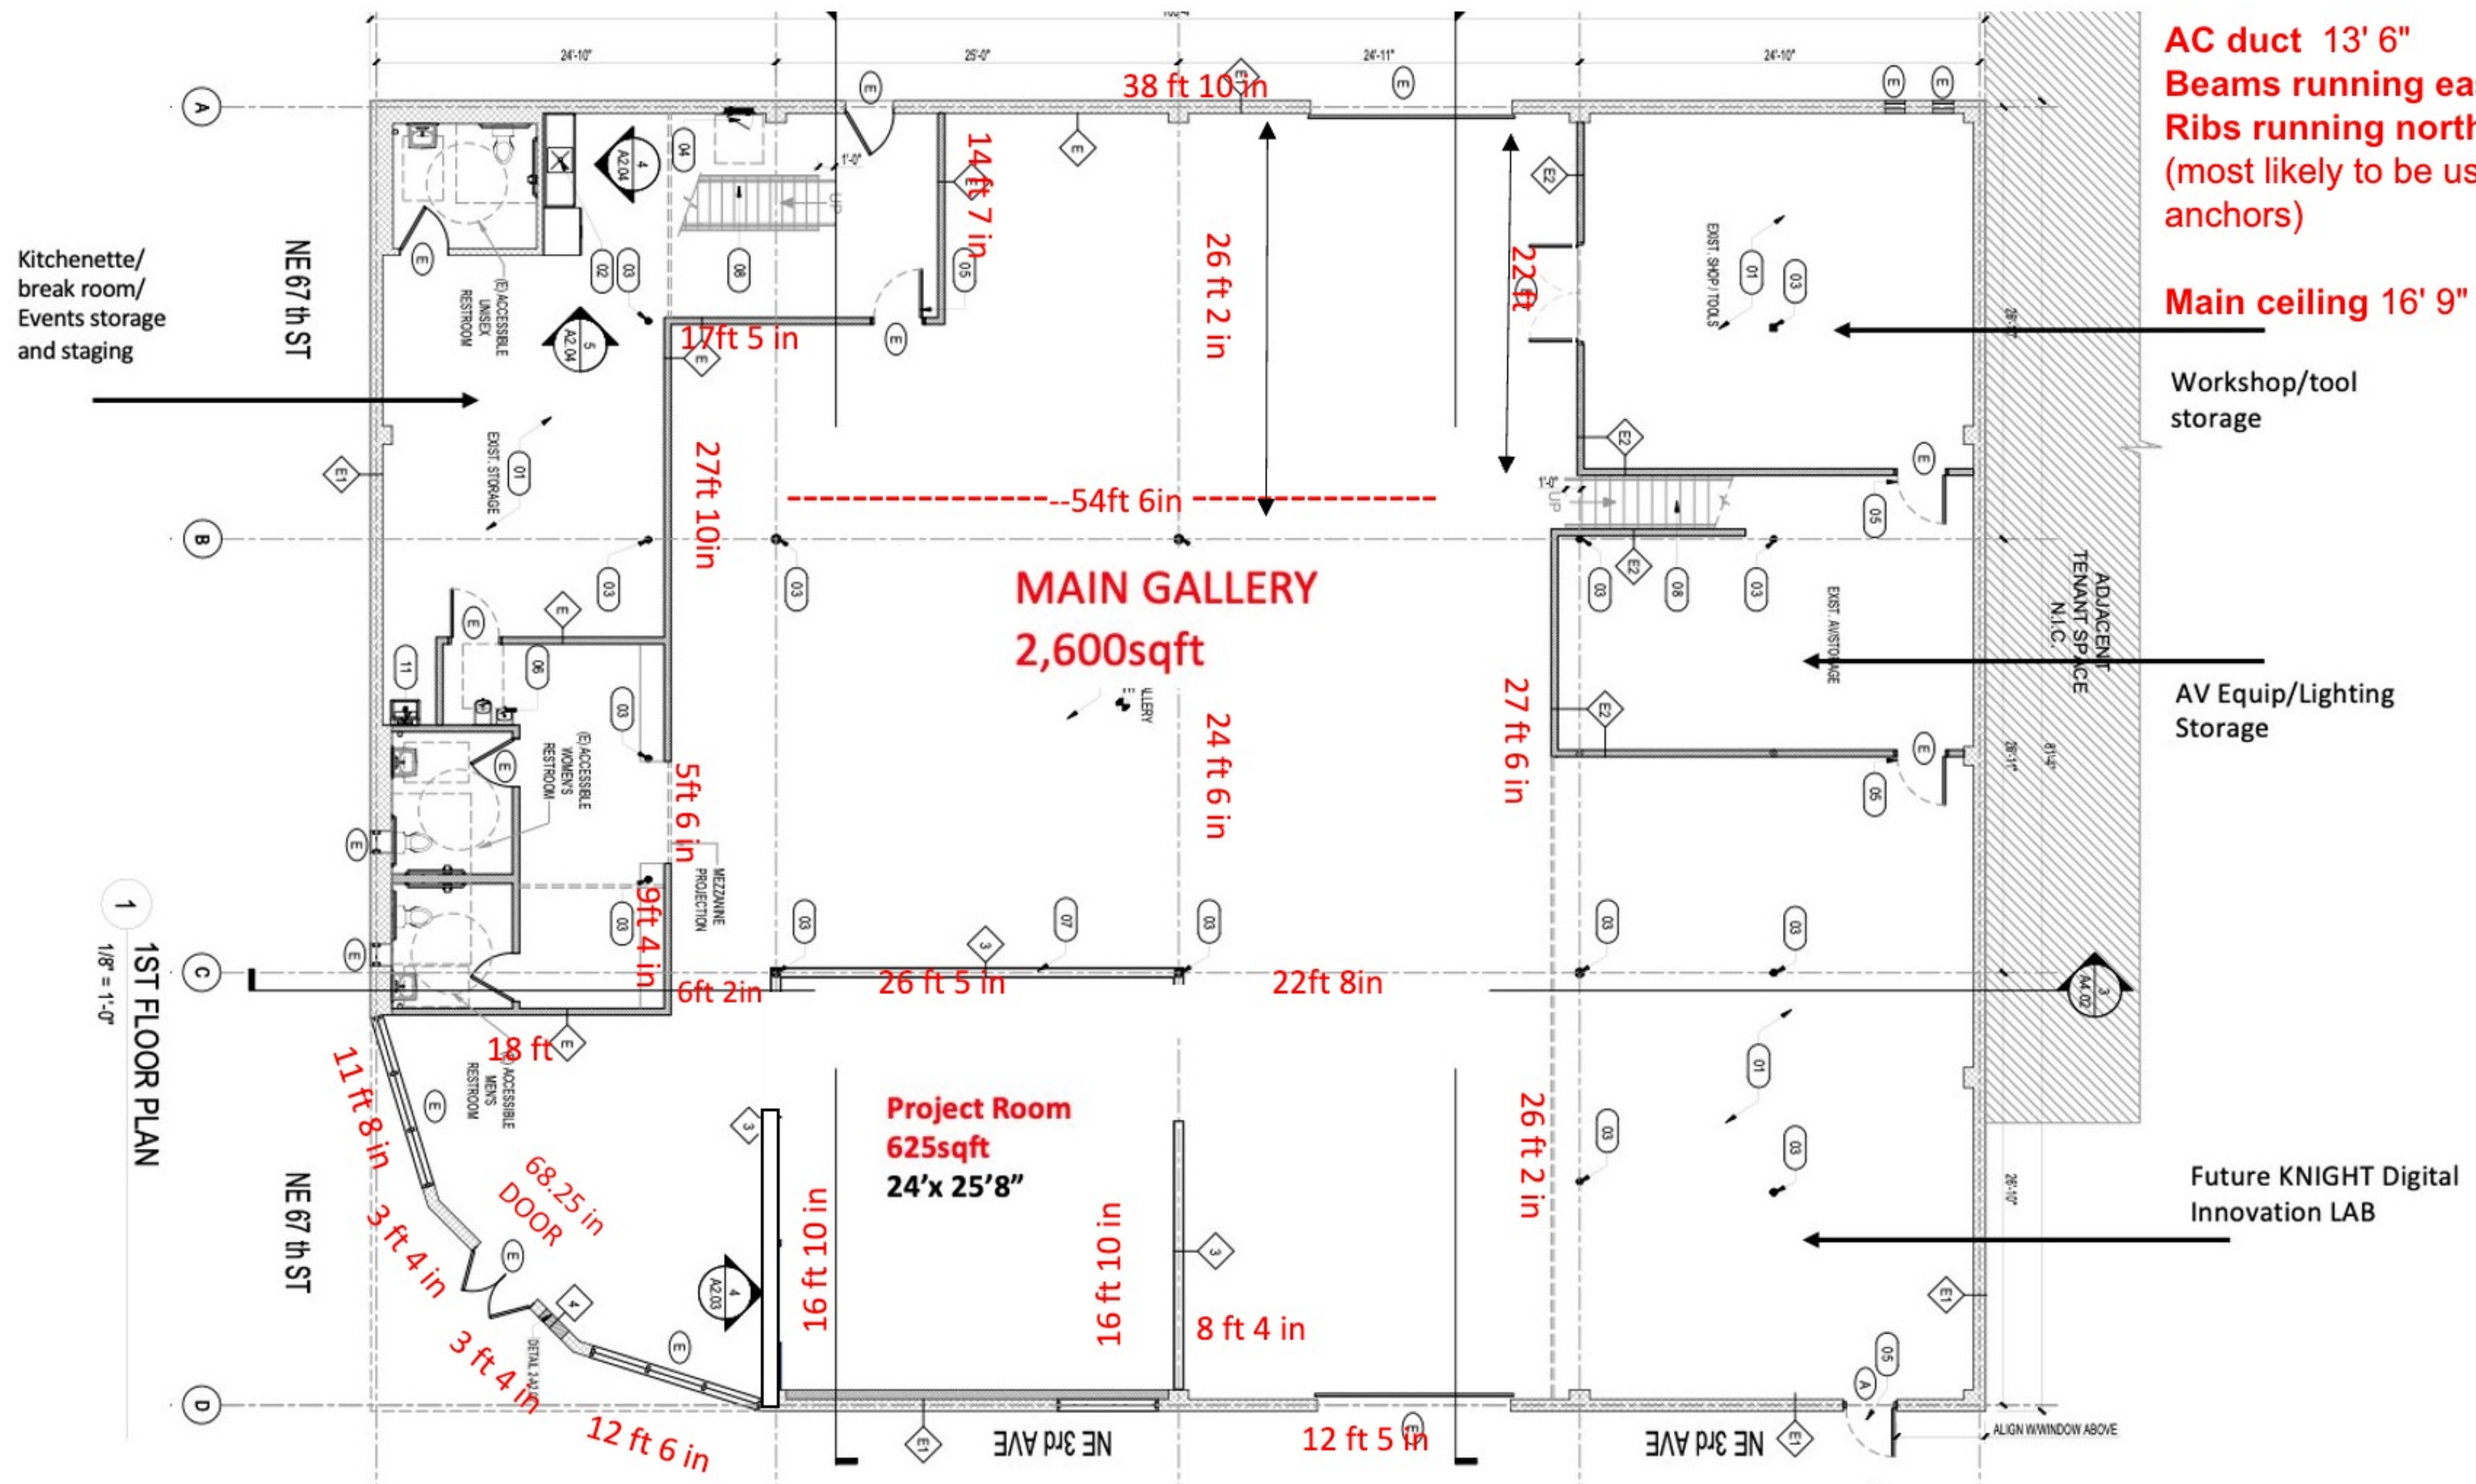

MAIN GALLERY

Approximately 2,500 sq ft

ABOUT THE SPACE

- Ceiling height: 17'
- ADA Restrooms: 2 public; 1 private
- Kitchenette, prep area, lockers
- Two loading bays / roll-up doors

AC duct 13' 6"
Beams running east/west 14' 8"
Ribs running north/south 15' 5"
 (most likely to be used for drop anchors)

Main ceiling 16' 9"

Workshop/tool storage

AV Equip/Lighting Storage

Future KNIGHT Digital Innovation LAB

1
1/8" = 1'-0"

1ST FLOOR PLAN

Kitchenette/
break room/
Events storage
and staging

NE 67th ST